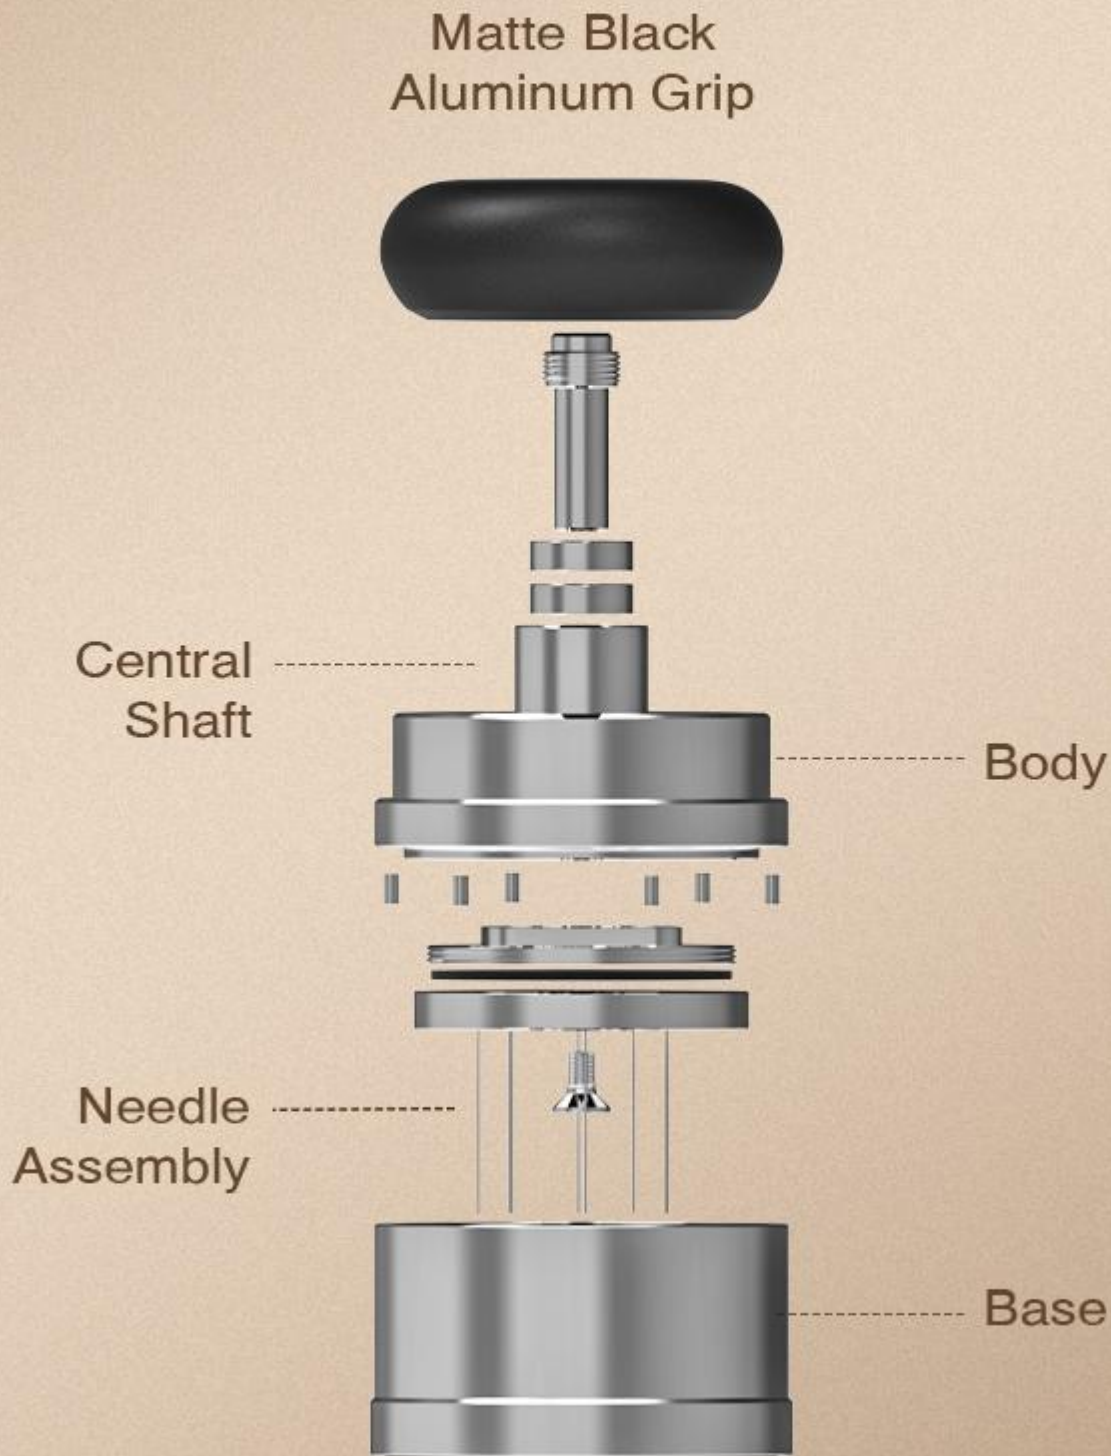

Orbital WDt tool.

Exploded view

304 Stainless Steel