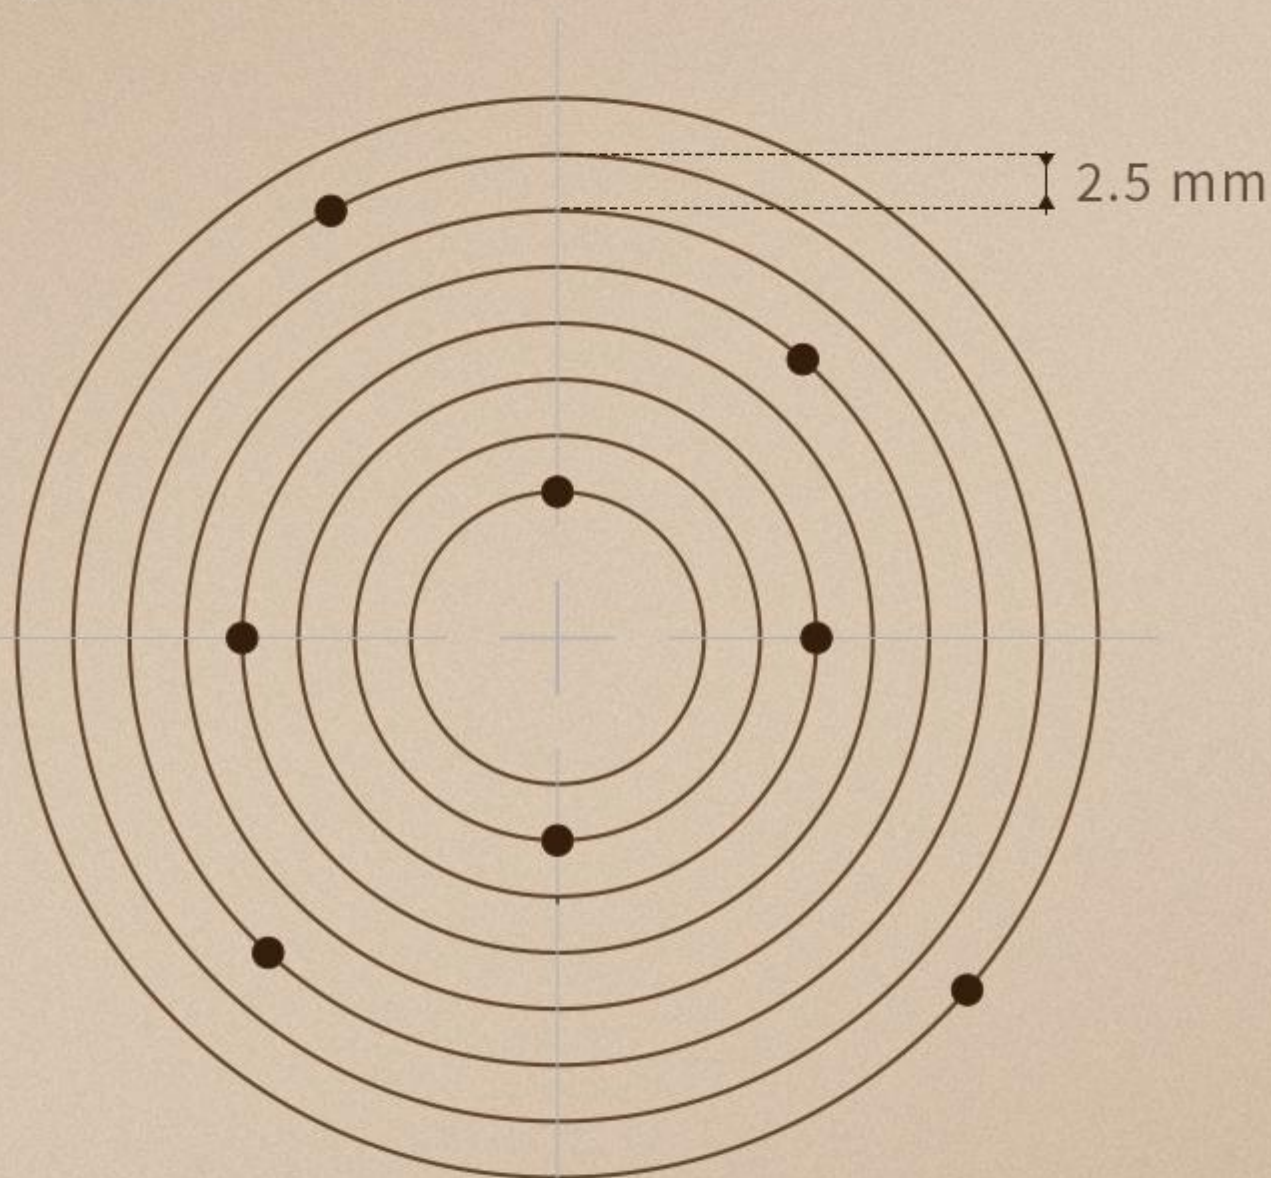

Comprehensive distribution.

Spaced for optimal coverage, 8 needles work in harmony to create a consistent density, setting the stage for balanced extraction in every shot.

Before