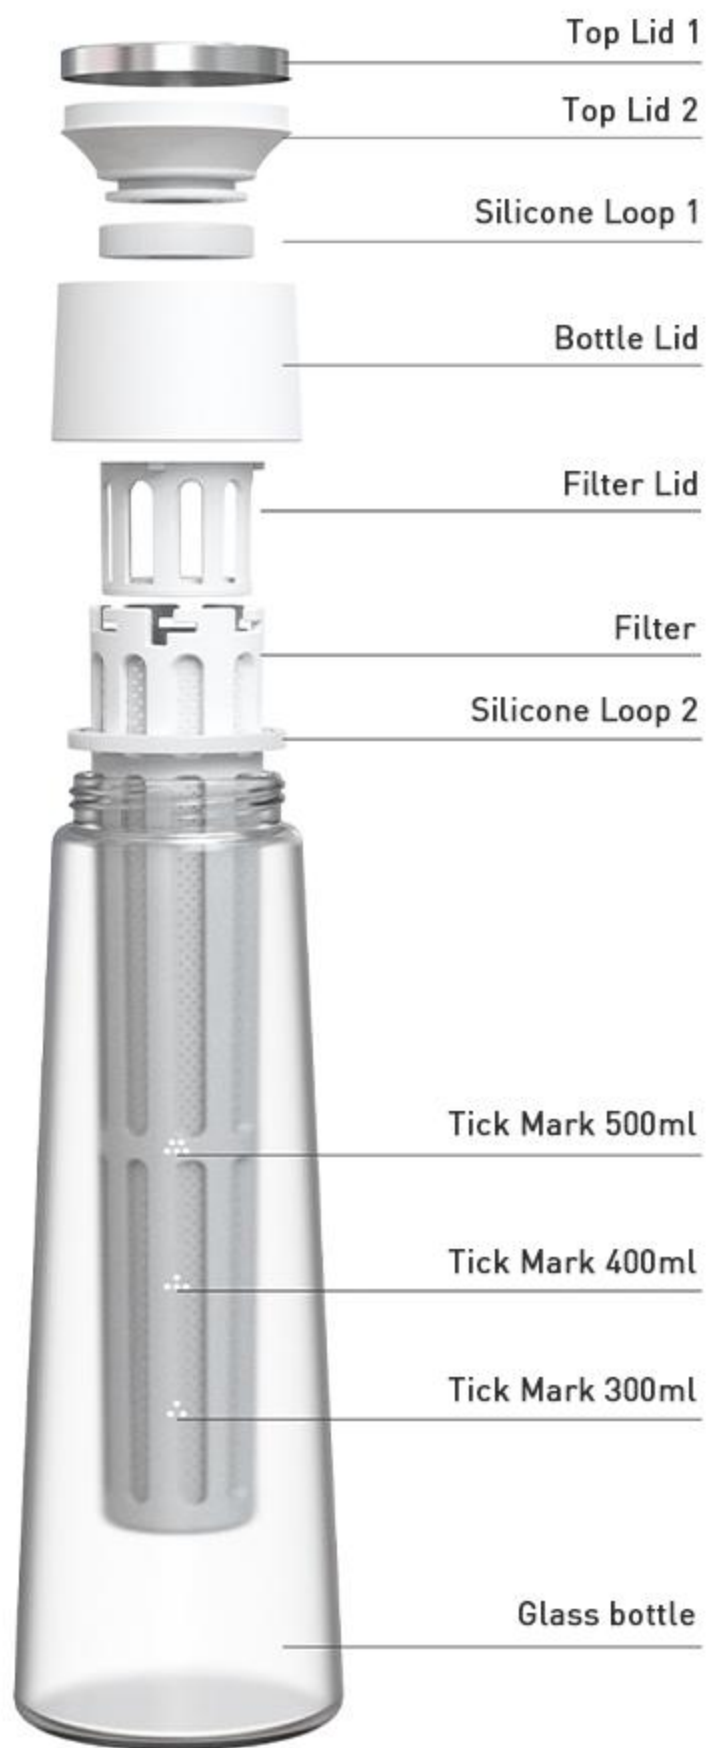

ICICLE COLD BREWER

Graceful cool summer

Exquisite Craft High Quality

Frosted glass

Inside filter

Leakproof seal

ECO-friendly

Ice White Frosted Glass

Visible cool, delicate touch

**Longer filter
for evener extraction**

**Leakproof seal
for safety placed anywhere**

**Brew cold brew coffee
with only 30g ground coffee**

PP Food Grade 300 mesh extraction filter

Pure extraction, keep safe and healthy

Product Parameter

Name: Icicle Cold Brewer

Material: PP, Silicon, Borosilicate Glass,

Stainless steel, Nylon

Weight: 370g

Capacity: 600ml

Origin: China