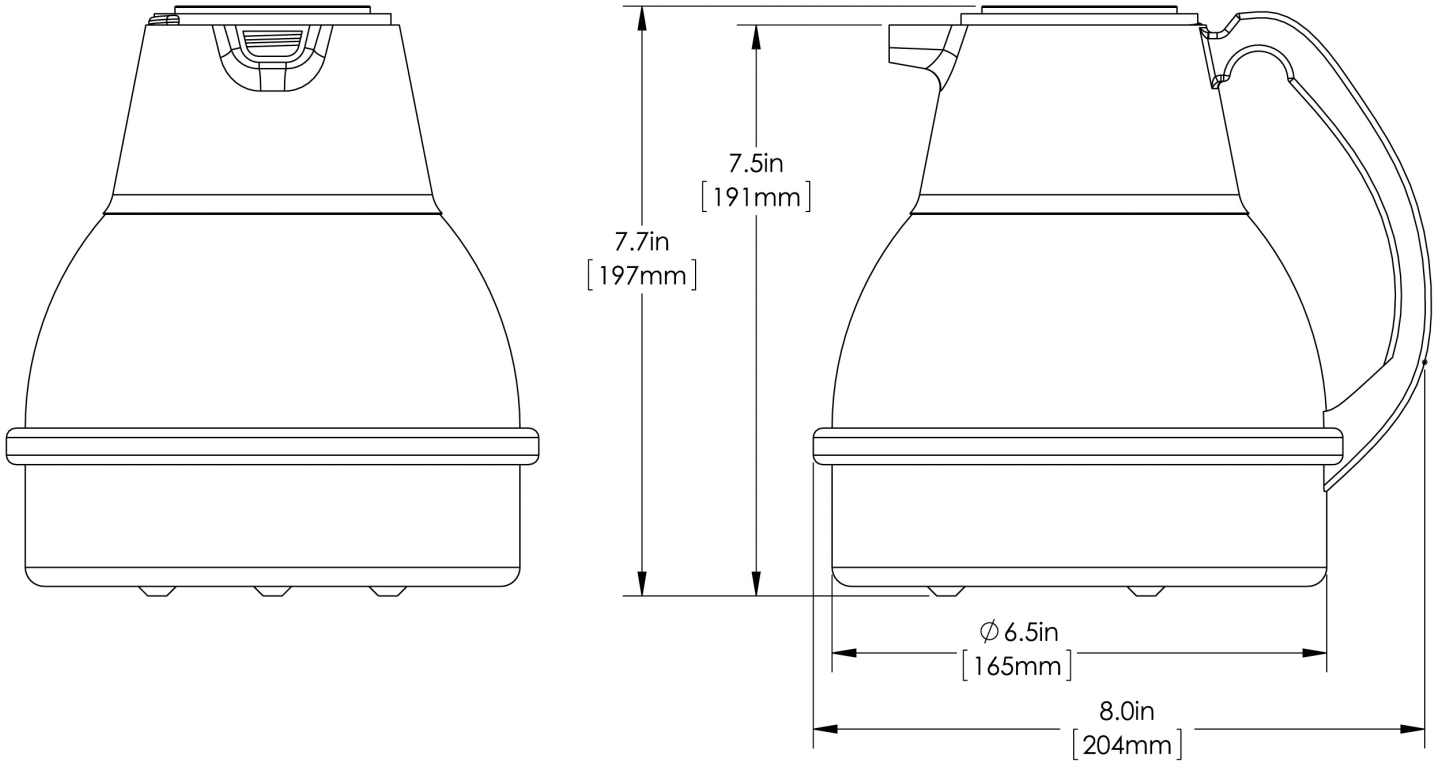

Agency:

Specifications

Product #: 36029.0001

Finish: Stainless/Black

Liner: Stainless Steel

Lid Color: Black

Additional Features

Holding Capacity

Last Updated:
12/30/2025

	Unit			Shipping				
	Height	Width	Depth	Height	Width	Depth	Weight	Volume
English	7.7 in.	7.0 in.	8.1 in.	9.1 in.	7.8 in.	7.8 in.	2.850 lbs	0.318 ft ³
Metric	19.6 cm	17.8 cm	20.6 cm	23.2 cm	19.7 cm	19.7 cm	1.293 kgs	0.009 m ³