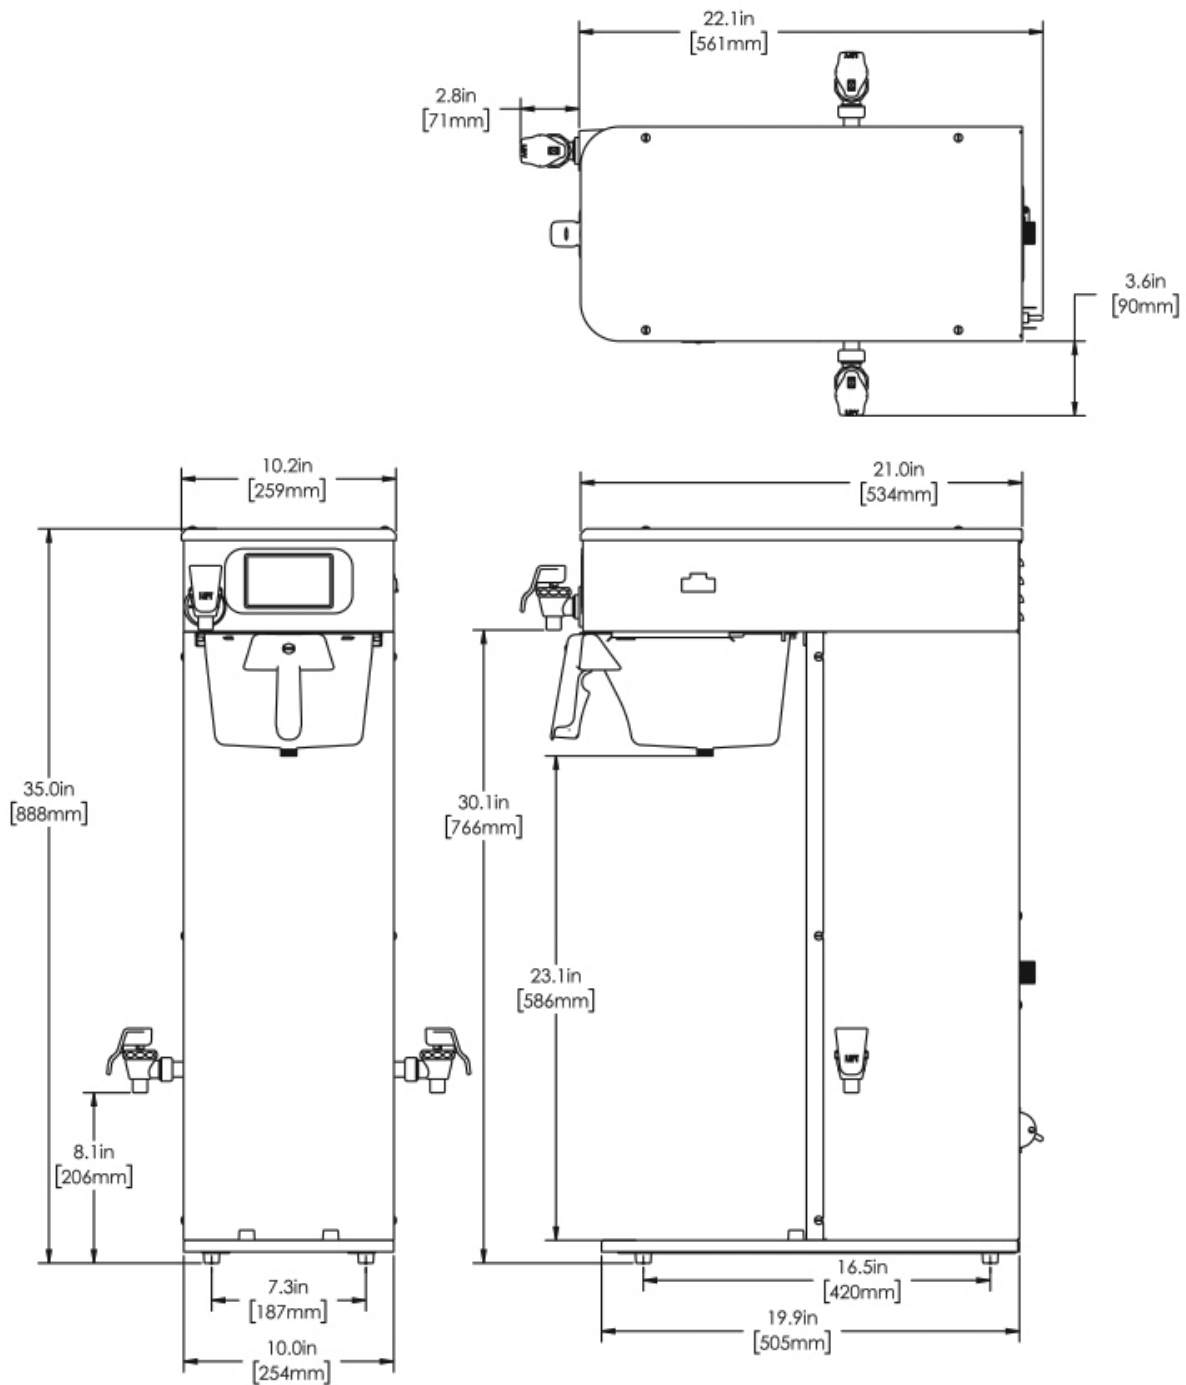

Last Updated:  
12/16/2025

	Unit			Shipping				
	Height	Width	Depth	Height	Width	Depth	Weight	Volume
English	35.0 in.	10.2 in.	22.1 in.	38.1 in.	14.3 in.	32.3 in.	60.656 lbs	10.139 ft³
Metric	88.9 cm	25.9 cm	56.1 cm	96.8 cm	36.2 cm	81.9 cm	27.514 kgs	0.287 m³