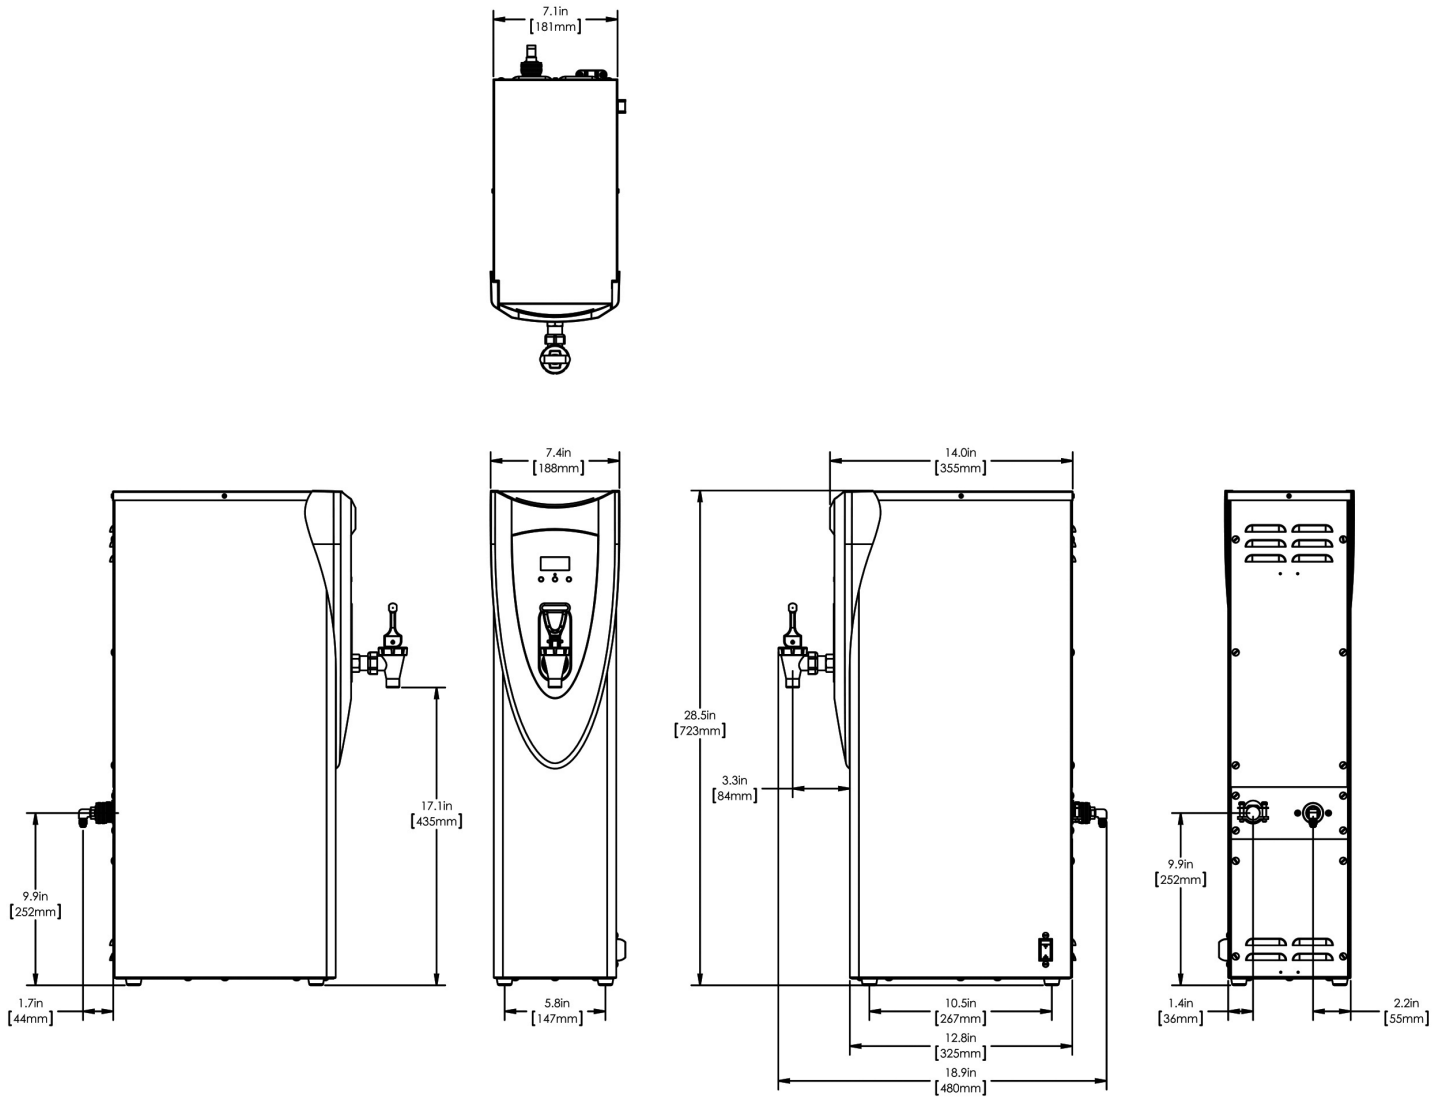

H5X® Element SST

Height: 28.5" (72.4cm) Width: 7.4" (18.8cm) Depth: 18.9" (48.0cm)

- LED display provides simple temperature adjustment
- Thinsulate® tank insulation provides increased energy efficiency
- Programmable "Energy Saver Mode" reduces operating cost during idle periods
- The perfect tool for added control over quality coffee and tea
- Contemporary, space-saving design
- Digital thermostat provides constant and accurate temperatures of 60°- 212°F (15.6°-100°C)

Plumbing Requirements

PSI	kPa	Fitting Supplied	Water Flow Required (GPM)
20-90	138-621	1/4" Male Flare Fitting	-

CAD Drawings

2D	Revit	KLC
●		

WARNING:

BUNN® reserves the right to change specifications and product design without notice. Such revisions do not entitle the buyer to corresponding changes, improvements, additions or replacements for previously purchased equipment. For most current specifications and other info visit bunn.com.

Last Updated:
12/30/2025

	Unit			Shipping				
	Height	Width	Depth	Height	Width	Depth	Weight	Volume
English	28.5 in.	7.4 in.	18.9 in.	32.9 in.	11.0 in.	20.7 in.	32.500 lbs	4.338 ft ³
Metric	72.4 cm	18.8 cm	48.0 cm	83.7 cm	27.9 cm	52.5 cm	14.742 kgs	0.123 m ³